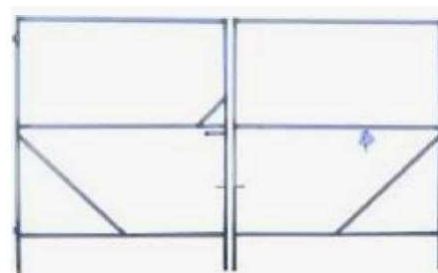

### Single Gate Frames (left or right hand)

Includes hinges and pad bolt

Height (m) – 1.5, 1.6, 1.8, 1.9

Width (m) – 0.9, 1.0, 1.2                      **\$140.00** each

Height (m) – 1.2

Width (m) – 0.9, 1.0, 1.2                      **\$120.00** each

### Double Gate Frames

Includes hinges, pad bolt and drop bolt

Height (m) – 1.5, 1.6, 1.8, 1.9

Width (m) – 2.7, 3.0                              **\$320.00** pair