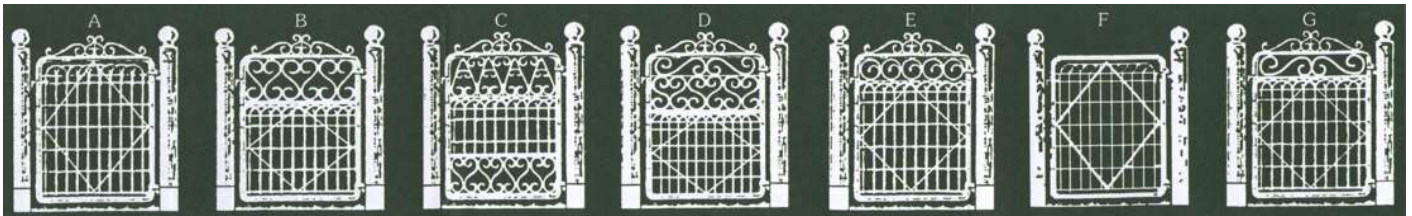

## PRICE LIST – EMU WIRE AND GATES

### Woven Wire (4mm wire picket, powder coated or galvanised)

Emu Code	Height (mm)	Finish	\$ per metre
EO11ANA	1250	GAL	\$35.00
EO11ASO	1250	P/COAT	\$46.00
EO12ANA	1100	GAL	\$35.00
EO12ASO	1100	P/COAT	\$46.00
EO12ANA	950	GAL	\$33.00
EO12ASO	950	P/COAT	\$45.00

### Woven Wire Gates

Emu manufactures a wide range of ornamental gate styles to suit homes of all architectural periods.