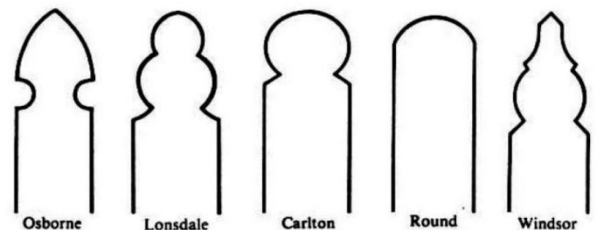

info@leisuretimber.com.au

PRICE LIST – PICKET FENCING

Picket Fencing

Picket Type	900mm	1200mm	1500mm	1800mm	2100mm
70x19 Cypress (Windsor only)	\$3.70ea	\$4.75ea	\$5.80ea	\$6.90ea	\$8.00ea
70x19 KD Treated Pine (Windsor, Osborne, Carlton, Lonsdale, 45deg Point, Round)	\$4.50ea	\$6.00ea	\$7.50ea	\$8.90ea	\$10.40ea

70x19 Picket Blanks	Cypress	\$3.90Lm
70x19 Picket Blanks	KD T/Pine	\$4.75Lm
42x42 Merbau Dressed		\$8.70Lm

Post Extras

Icy Pole Tops	From \$28.00 each
Routering 2 edges	From \$22.00 per post
Grooving	From \$17.00 each
Pointing Posts	From \$18.00 each
Routering Plinth	From \$ 3.30 Lm
Capitals 90mm	From \$19.00 each
Capitals 120mm	From \$27.00 each
Post Caps 90mm	From \$27.00 each
Post Caps 120mm	From \$37.00 each
Coning for Capitals	From \$13.20 each