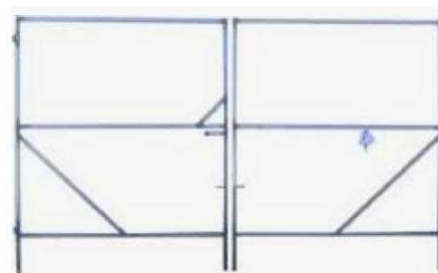

info@leisuretimber.com.au

PRICE LIST – GALVANISED STEEL GATES & POSTS

Single Gate Frames (left or right hand)

Includes hinges and pad bolt

Height (m) – 1.5, 1.6, 1.8, 1.9

Width (m) – 0.9, 1.0, 1.2 **\$140.00** each

Height (m) – 1.2

Width (m) – 0.9, 1.0, 1.2 **\$120.00** each

Double Gate Frames

Includes hinges, pad bolt and drop bolt

Height (m) – 1.5, 1.6, 1.8, 1.9

Width (m) – 2.7, 3.0 **\$320.00** pair

Custom Single and Double Gate Frames