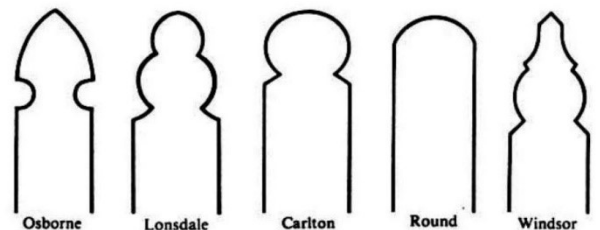

info@leisuretimber.com.au

PRICE LIST – PICKET FENCING

Picket Fencing

Picket Type	900mm	1200mm	1500mm	1800mm	2100mm
70x19 KD Cypress (Windsor only)	\$2.75ea	\$3.50ea	\$4.40ea	\$5.10ea	\$6.00ea
70x19 KD Treated Pine (Windsor, Osborne, Carlton, Lonsdale, 45deg Point, Round)	\$4.20ea	\$5.50ea	\$6.80ea	\$8.00ea	\$9.20ea

70x19 Picket Blanks	Cypress	\$2.90Lm
70x19 Picket Blanks	KD T/Pine	\$4.10Lm
42x42 Merbau Dressed		\$7.80Lm

Post Extras

Icy Pole Tops	From \$24.00 each
Routering 2 edges	From \$ 9.70 per post
Grooving	From \$13.00 each
Pointing Posts	From \$13.20 each
Routering Plinth	From \$ 2.20 Lm
Capitals 90mm	From \$19.00 each
Capitals 120mm	From \$27.00 each
Post Caps 90mm	From \$23.00 each
Post Caps 120mm	From \$32.00 each
Coning for Capitals	From \$13.20 each