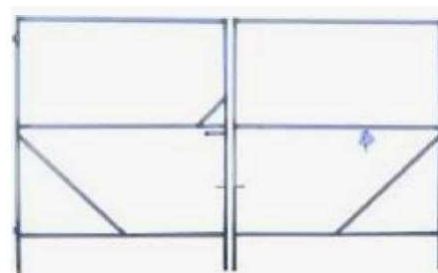

info@leisuretimber.com.au

PRICE LIST – GALVANISED STEEL GATES & POSTS

Single Gate Frames (left or right hand)

Includes hinges and pad bolt

Height (m) – 1.5, 1.6, 1.8, 1.9

Width (m) – 0.9, 1.0, 1.2 **\$125.00** each

Height (m) – 1.2

Width (m) – 0.9, 1.0, 1.2 **\$105.00** each

Double Gate Frames

Includes hinges, pad bolt and drop bolt

Height (m) – 1.5, 1.6, 1.8, 1.9

Width (m) – 2.7, 3.0 **\$280.00** pair

Custom Single and Double Gate Frames