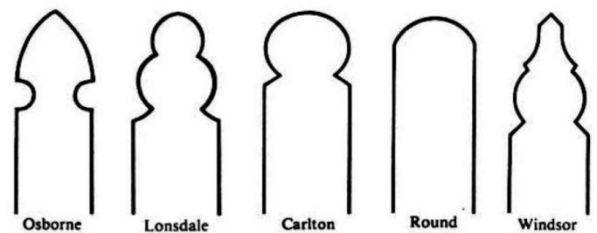

info@leisuretimber.com.au

PRICE LIST – PICKET FENCING

Picket Fencing

Picket Type	900mm	1200mm	1500mm	1800mm	2100mm
70x19 KD Cypress (Windsor only)	\$2.40ea	\$3.00ea	\$3.85ea	\$4.40ea	\$5.00ea
70x19 KD Treated Pine (Windsor, Osborne, Carlton, Lonsdale, 45deg Point)	\$3.50ea	\$4.45ea	\$5.40ea	\$6.35ea	\$7.30ea
70x19 KD Treated Pine (Round, 60deg Point)	\$3.60ea	\$4.55ea	\$5.50ea	\$6.45ea	\$7.40ea

70x19 Picket Blanks	Cypress	\$2.60Lm
70x19 Picket Blanks	KD T/Pine	\$3.20Lm
42x42 Merbau Dressed		\$7.80Lm

Post Extras

Icy Pole Tops	From \$22.00 each
Routering 2 edges	From \$ 7.70 per post
Grooving	From \$11.00 each
Pointing Posts	From \$13.20 each
Routering Plinth	From \$ 2.20 Lm
Capitals 90mm	From \$19.00 each
Capitals 120mm	From \$27.00 each
Post Caps 90mm	From \$23.00 each
Post Caps 120mm	From \$32.00 each
Coning for Capitals	From \$13.20 each