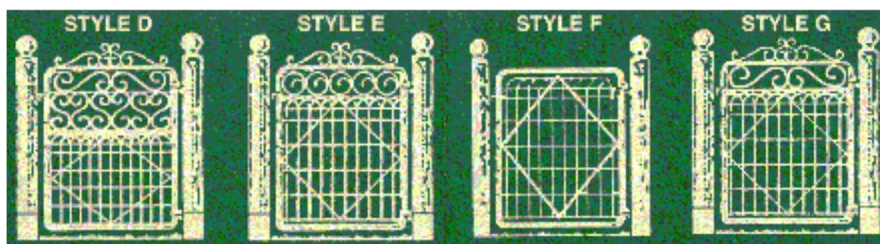

PRICE LIST – EMU WIRE AND GATES

Woven Wire Gates

Emu manufactures a wide range of ornamental gates to suit homes of all architectural periods. All scroll work and welding are stainless steel and silicon bronze with frames and woven wire being galvanised.

Emu gates are powder coated in a wide variety of attractive colours.